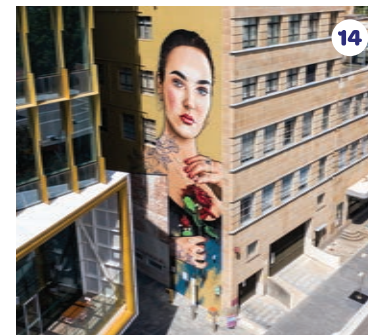

158 King St down from Popolo  
@ellie.hannon

**22 JASMINE CRACIUN NEWCASTLE**

158 King St facing Brown St  
@kik\_design\_

Find out more:

All mural sites are accessible. Locations correct at time of printing.