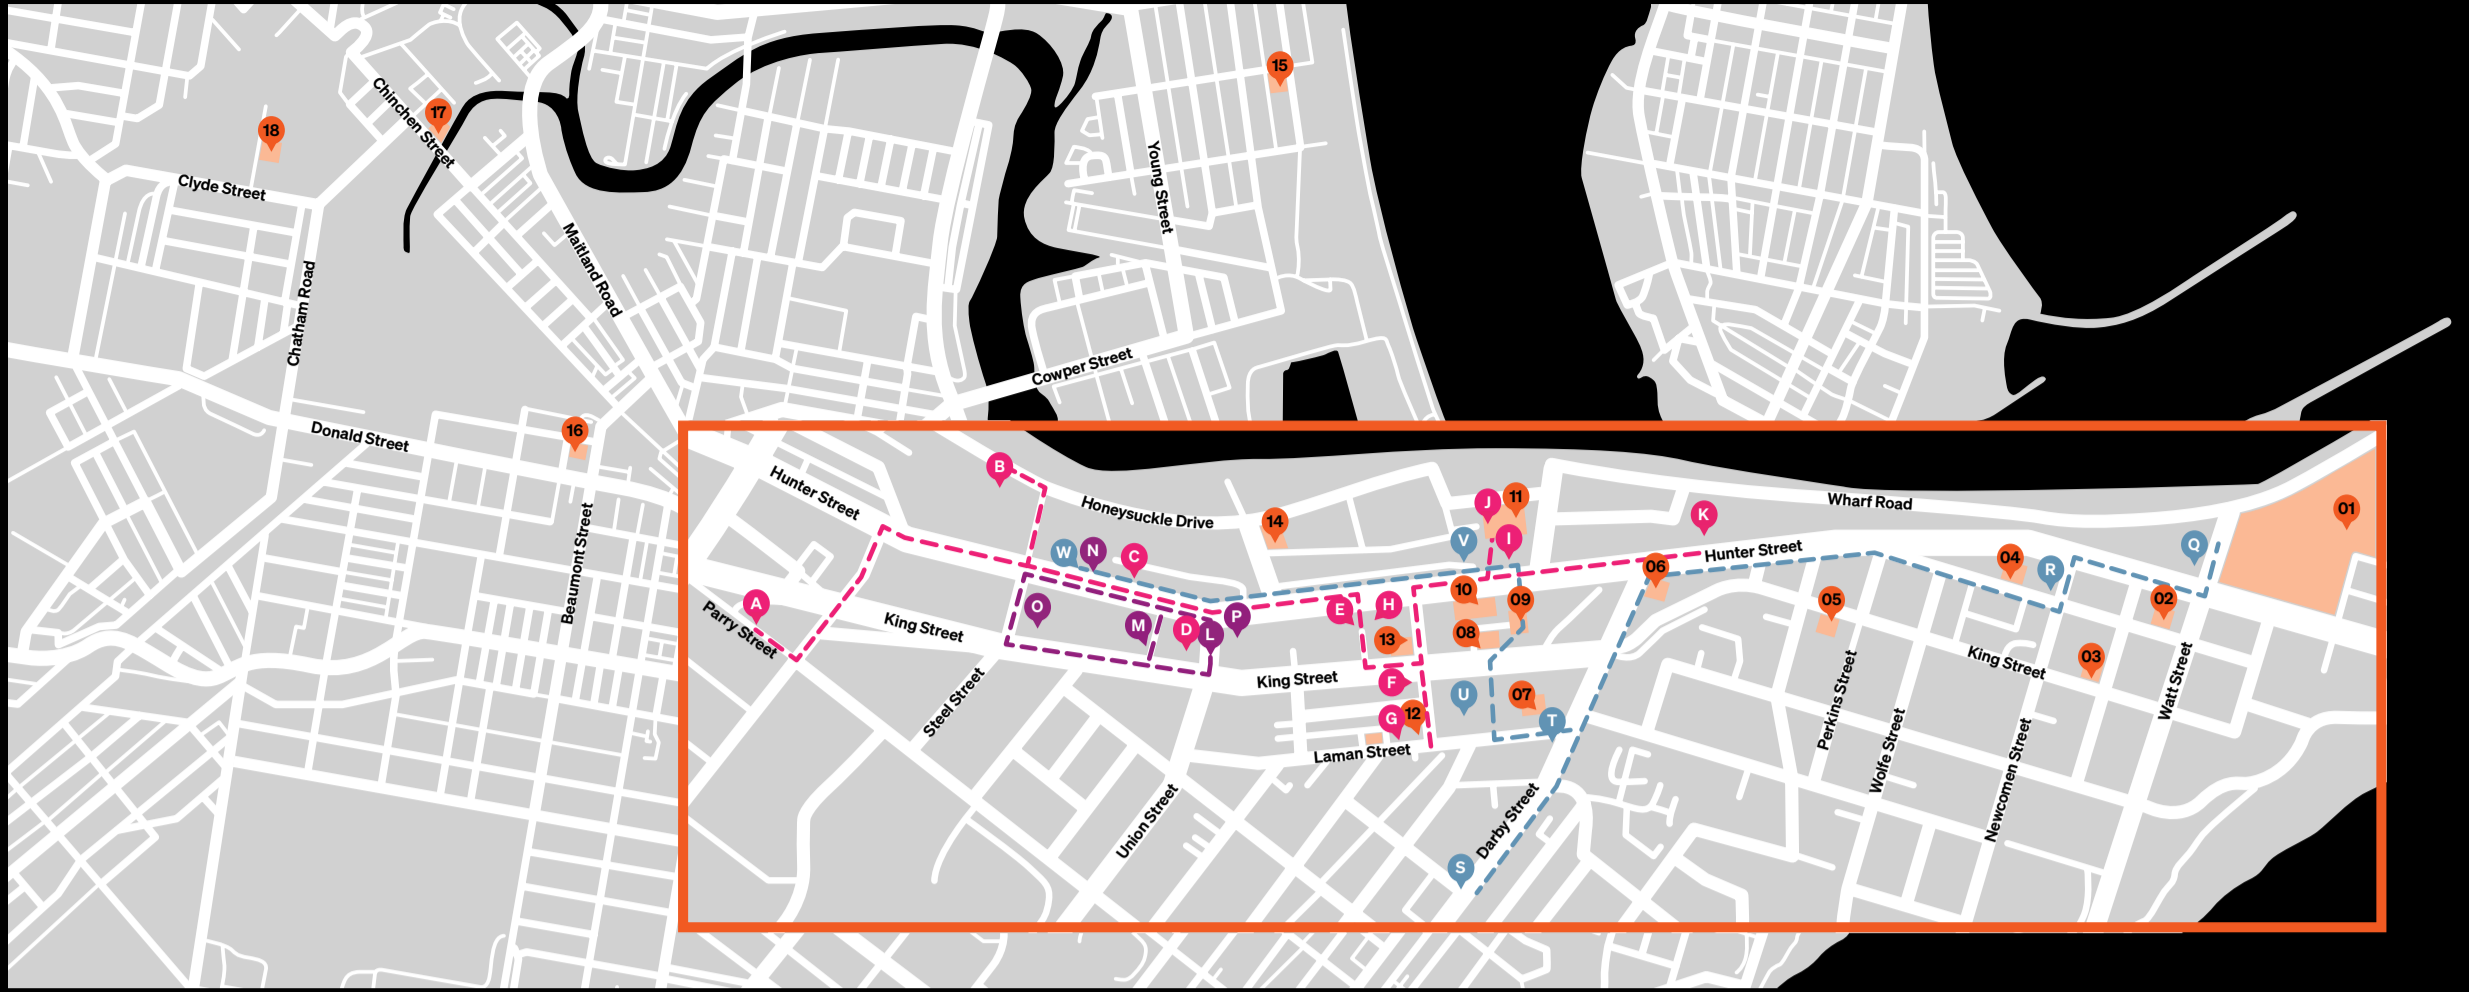

MAP

- 01 FORESHORE PARK 32 WHARF ROAD
- 02 THE LOCK-UP 90 HUNTER STREET
- 03 THE ROYAL EXCHANGE SALON THEATRE 34 BOLTON STREET
- 04 164 HUNTER STREET
- 05 BABYLON 145 KING STREET
- 06 NEWCASTLE COMEDY CLUB 1A DARBY STREET
- 07 CIVIC PARK STAGE 277 KING STREET
- 08 NEWCASTLE CITY HALL 290 KING STREET
- 09 WHEELER PLACE
- 10 NEWCASTLE CIVIC THEATRE + THE PLAYHOUSE THEATRE 375 HUNTER STREET
- 11 NEWCASTLE MUSEUM 6 WORKSHOP WAY
- 12 NEWCASTLE CONSERVATORIUM OF MUSIC CNR LAMAN & AUCKLAND STREET
- 13 WATT SPACE GALLERY 20 AUCKLAND STREET
- 14 Q BUILDING, THE UNIVERSITY OF NEWCASTLE 168 HONEYSUCKLE DRIVE
- 15 EARP DISTILLING CO. 41 DARLING STREET CARRINGTON
- 16 HUDSON STREET HUM 7 HUDSON STREET HAMILTON
- 17 NEWCASTLE ART SPACE 91 CHINCHEN STREET ISLINGTON
- 18 HAMILTON NORTH CREATIVE PRECINCT, CLYDE STREET STUDIOS + THE CREATOR INCUBATOR 50 CLYDE STREET HAMILTON NORTH

Little Festival 01—02 OCT
50+ artists
@thelittlefestival

- L ALONG BOTH SIDES OF UNION STREET BETWEEN KING & HUNTER STREET
- M ALONG DEVONSHIRE STREET
- N THROUGHOUT KUWUMI PLACE TAFE & HEADSPACE, 666 HUNTER STREET
- O ALONG STEEL STREET + THE ADJACENT CORNERS OF HUNTER & KING STREET
- P 525 HUNTER STREET JEN DENZIN ALIEN SPACE-SHIP LANDING

Pavilion of Sand

Cultural workshops & performances

Pavilion of Sand returns to the heart of the city as structure, ballast, shelter and seating for a pavilion that celebrates and centres Awabakal and Worrimo Culture. The Pavilion will be home to a program of dance, native food workshops, language workshops and performance throughout the festival.

WHEELER PLACE

Saturday 24 September

- 10AM—12PM, 1PM—3PM: ART
- 11AM—3PM (DROP IN): ART, FISHING NET

Sunday 25 September

- 10AM—12PM, 1PM—3PM: LANGUAGE
- 11AM—3PM (DROP IN): ART, FISHING NET

Monday 26 September